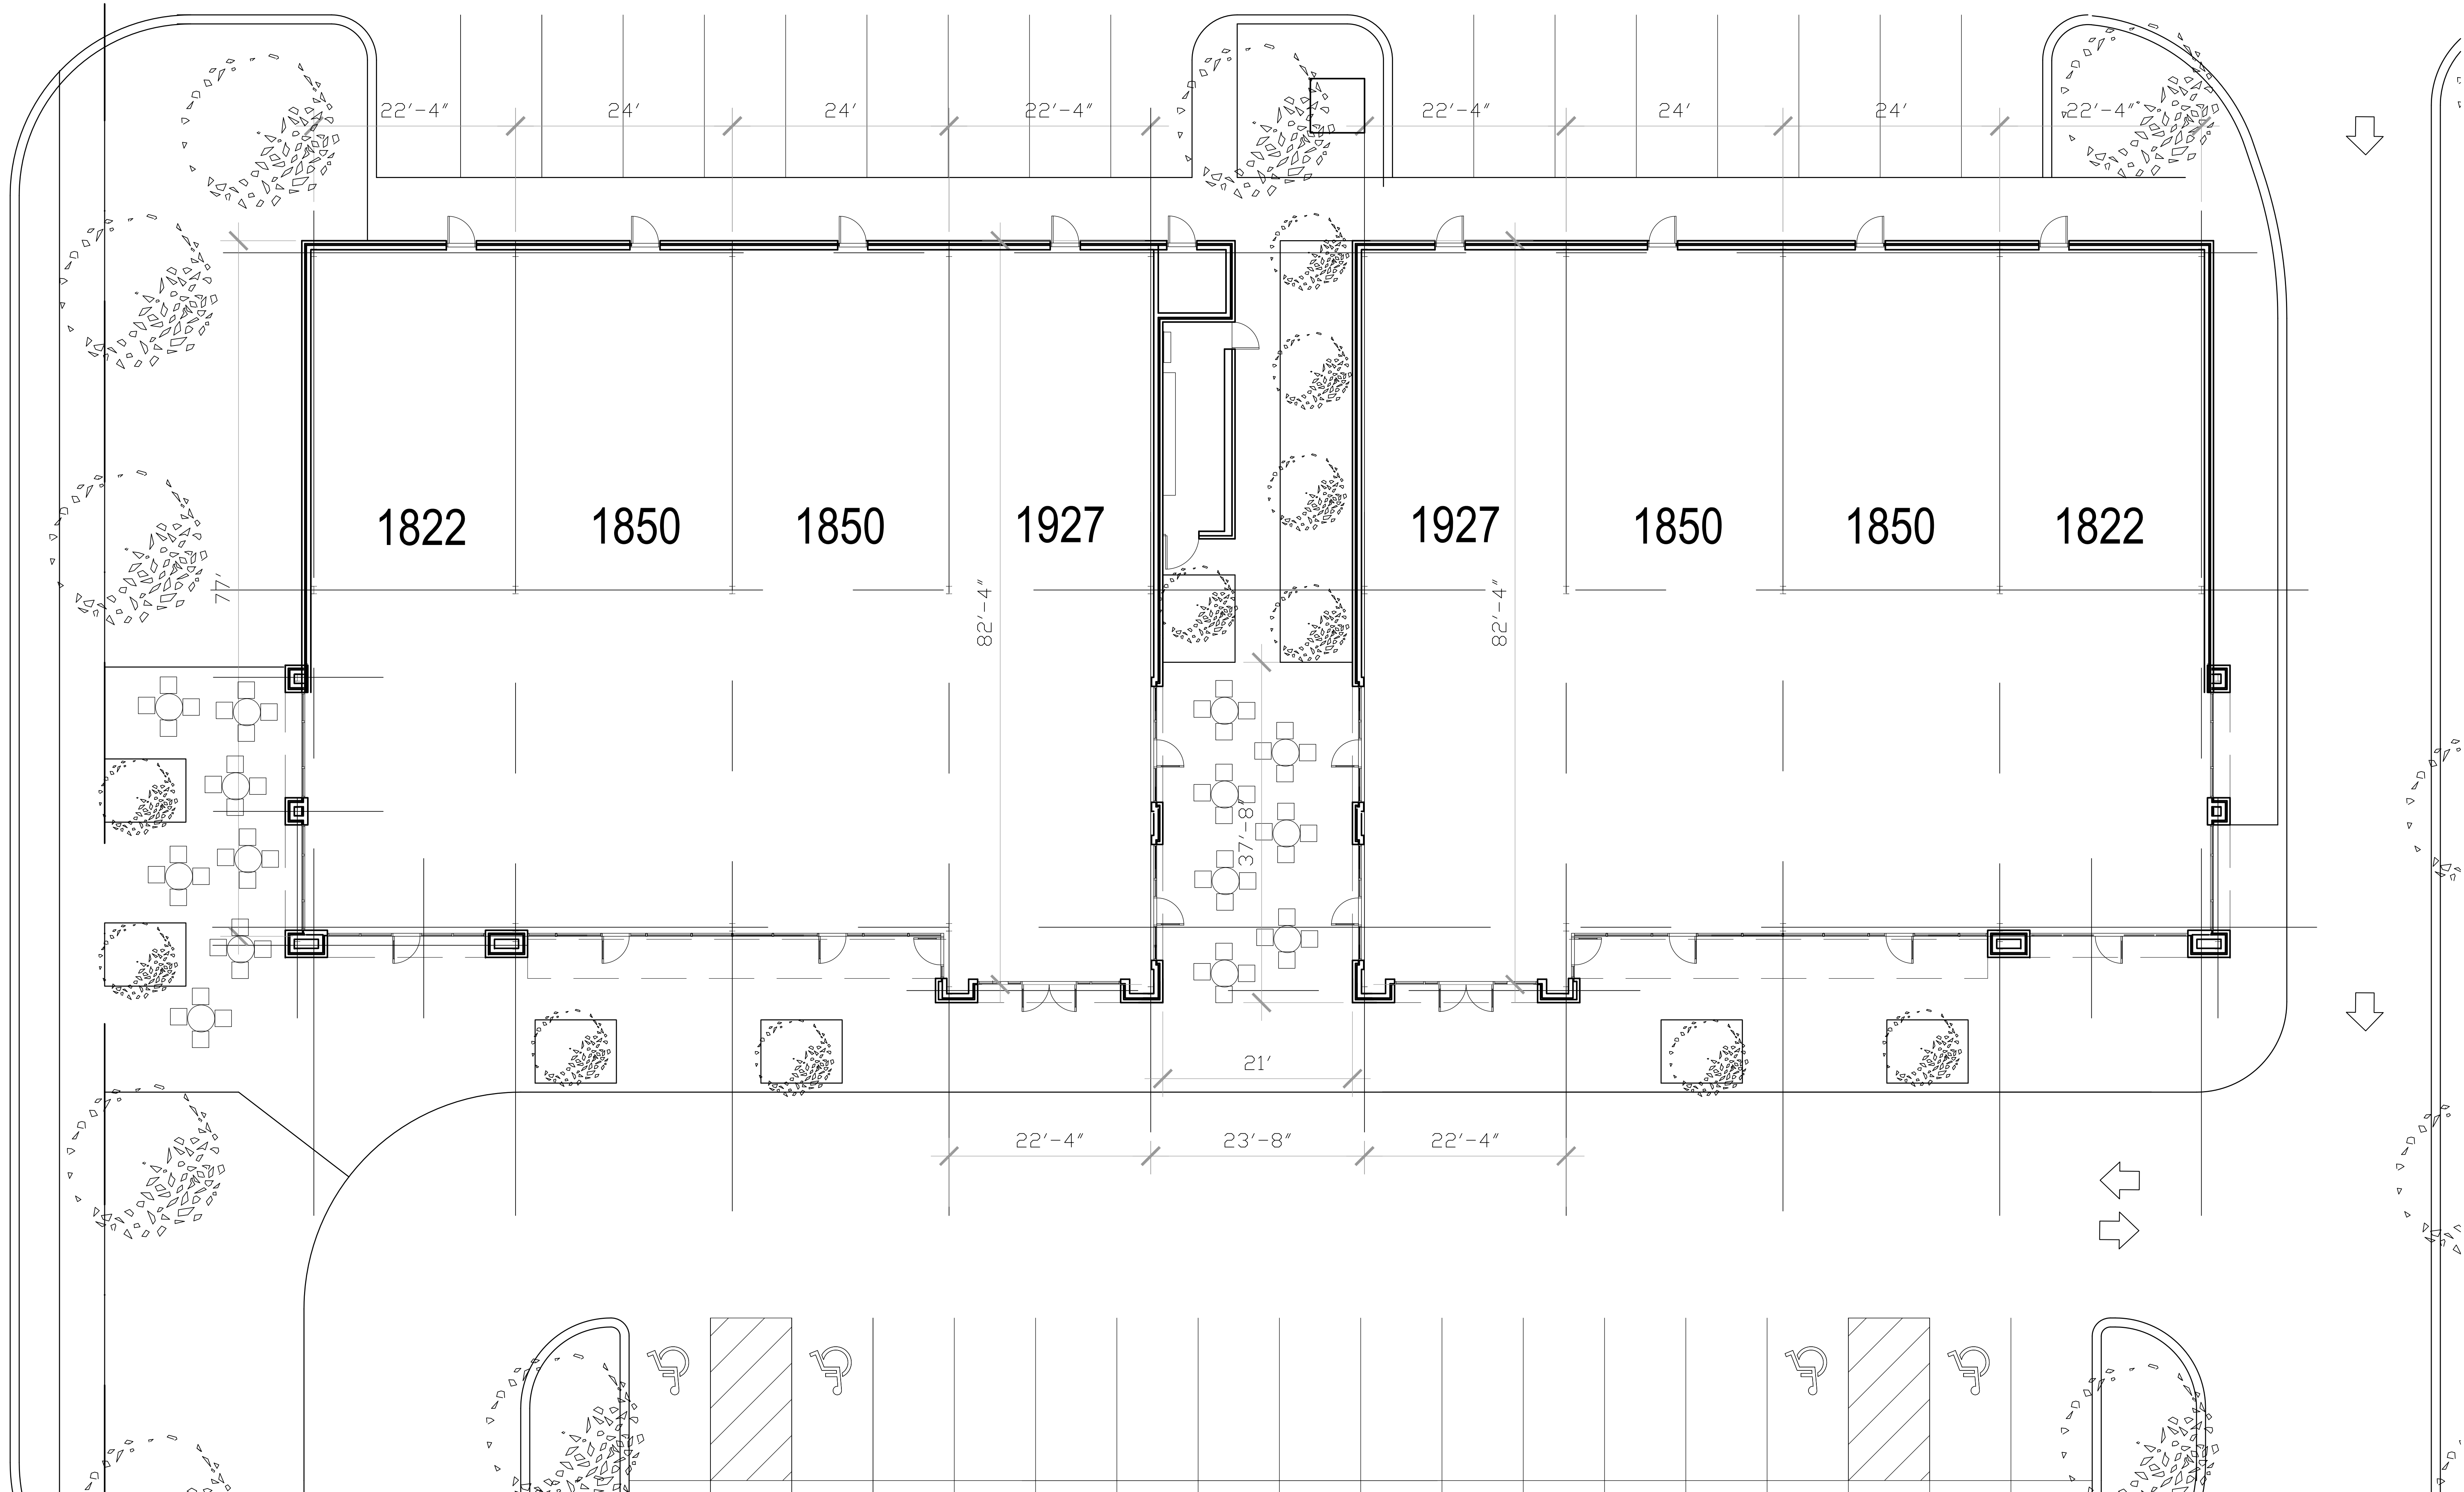

# South Mt. Juliet Road- Schematic 5

Harch No.: 11061 Jan. 12, 2011

# South Mt. Juliet Road- Schematic 5

March No.: 11061 Jan. 12, 2011