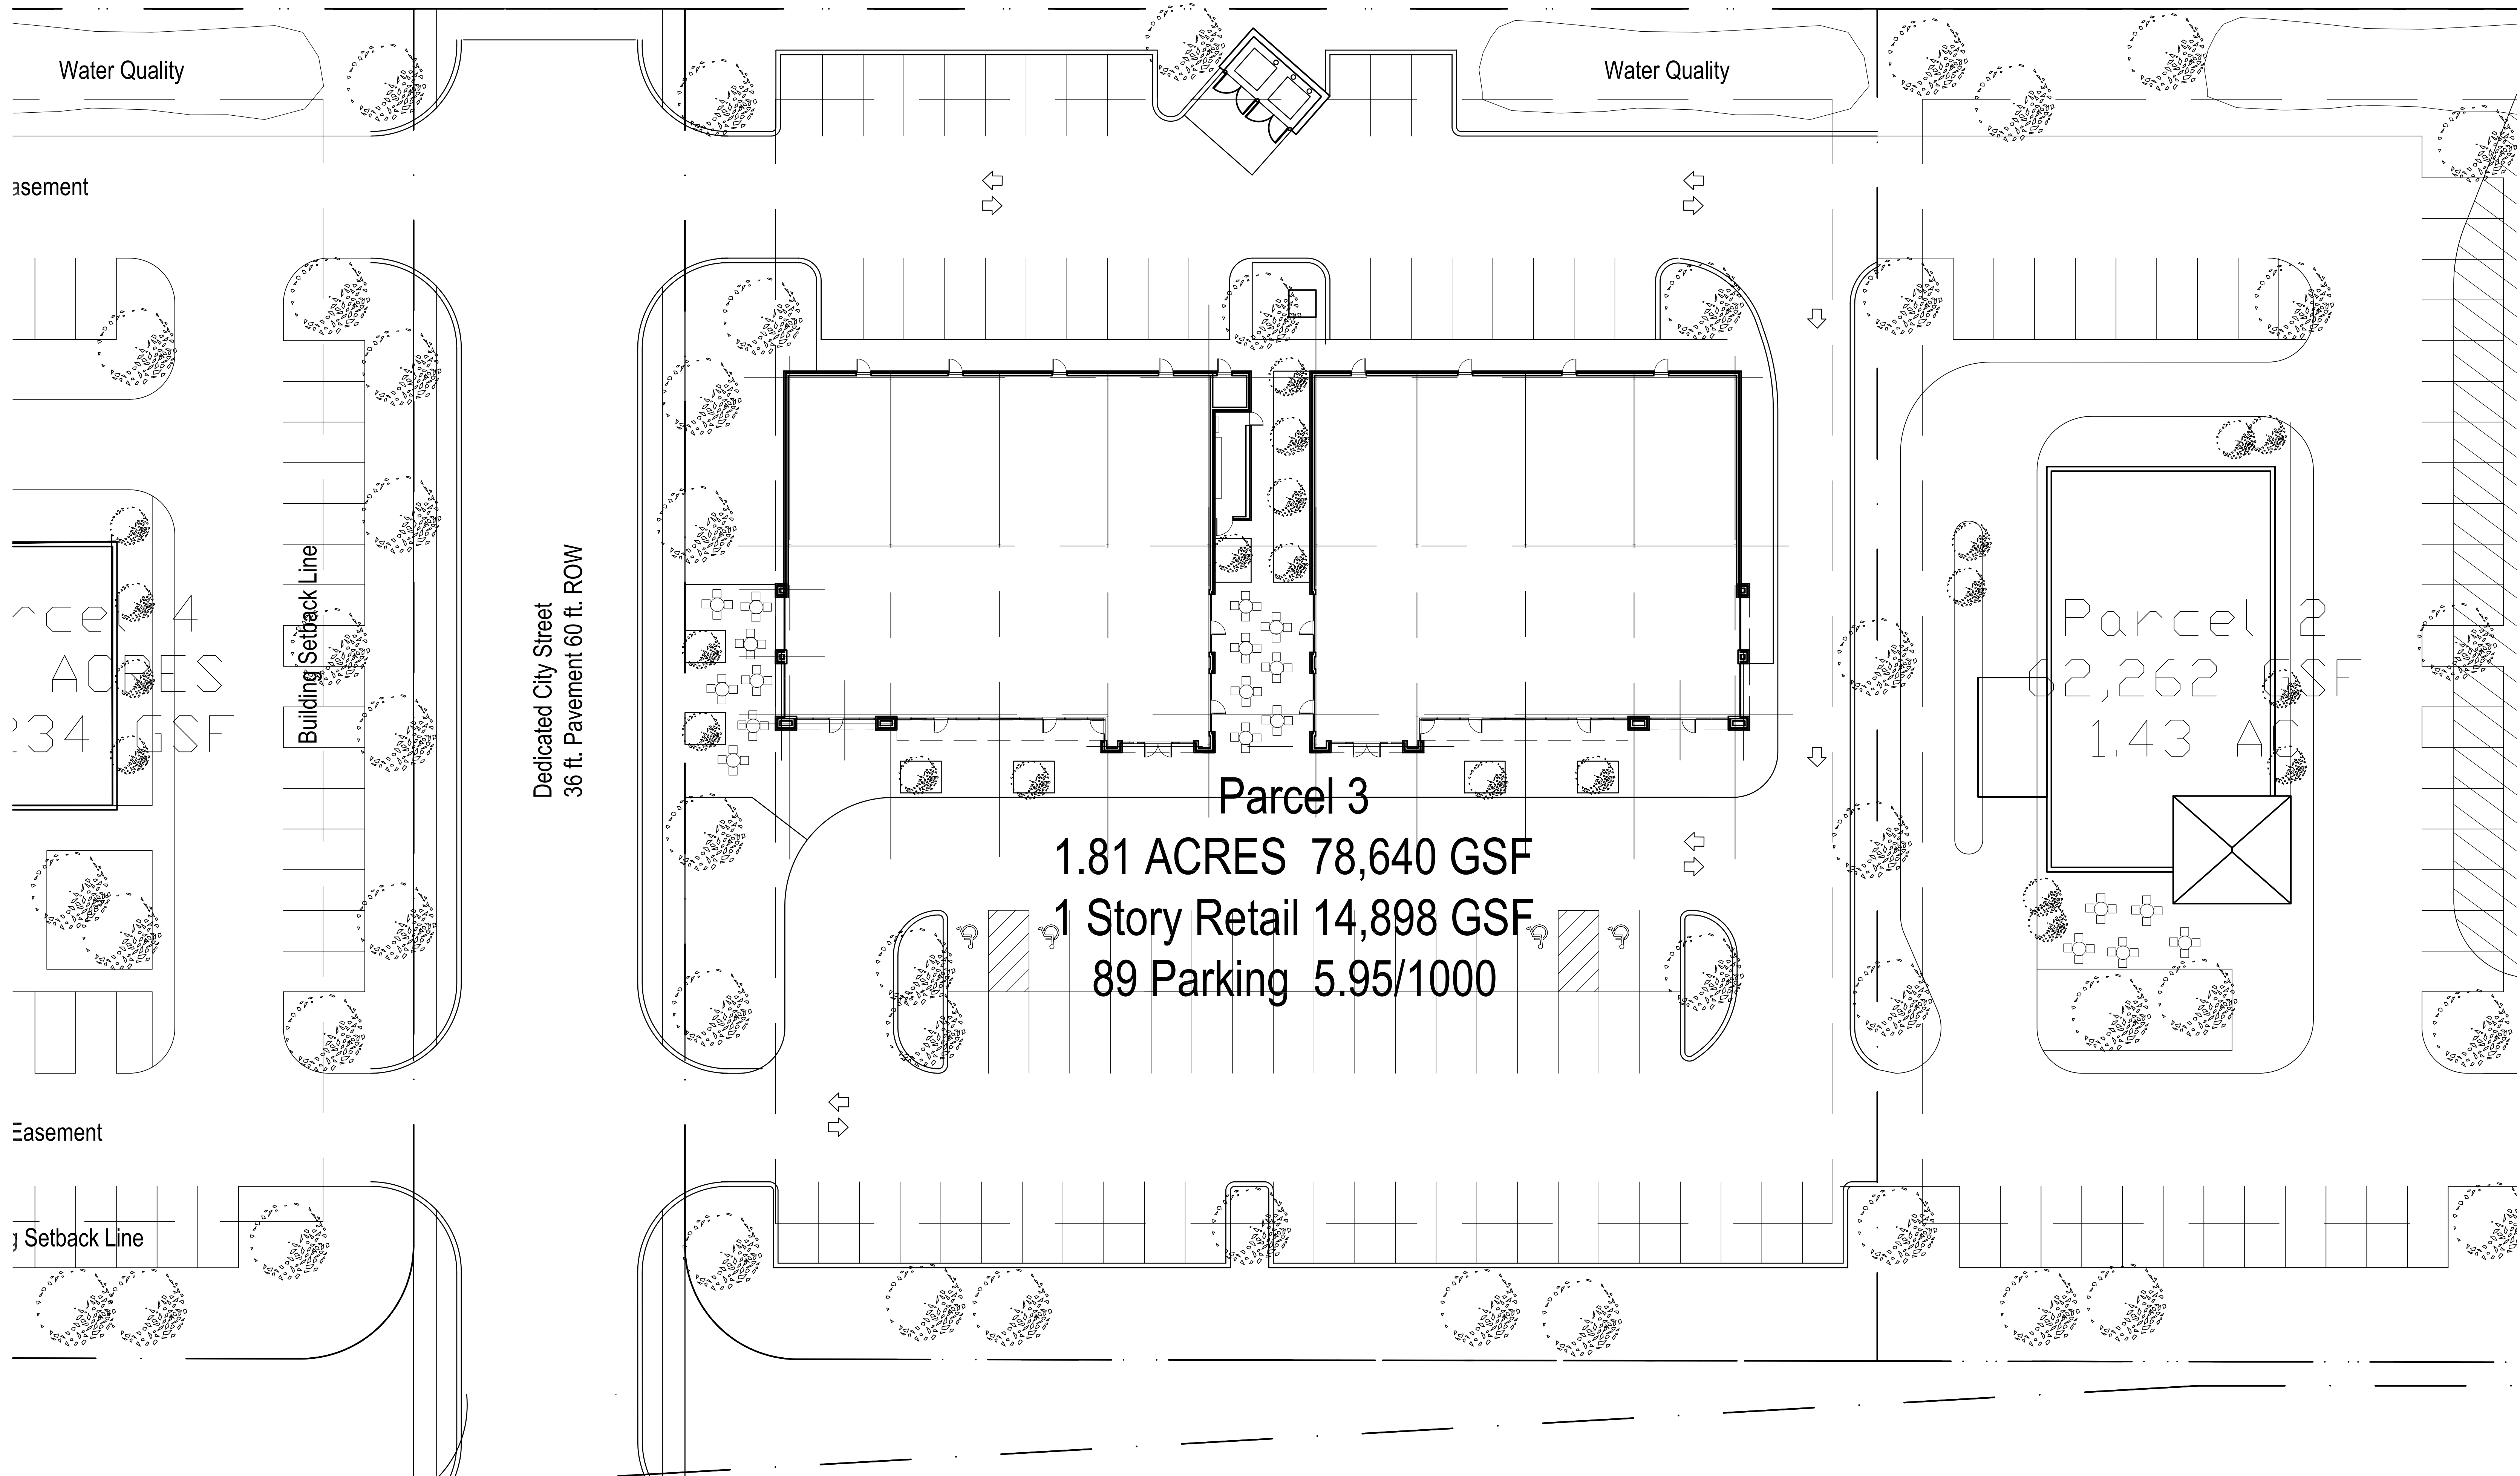

# South Mt. Juliet Road- Schematic 5

Harch No.: 11061 Jan. 12, 2011

# South Mt. Juliet Road- Schematic 5

March No.: 11061 Jan. 12, 2011